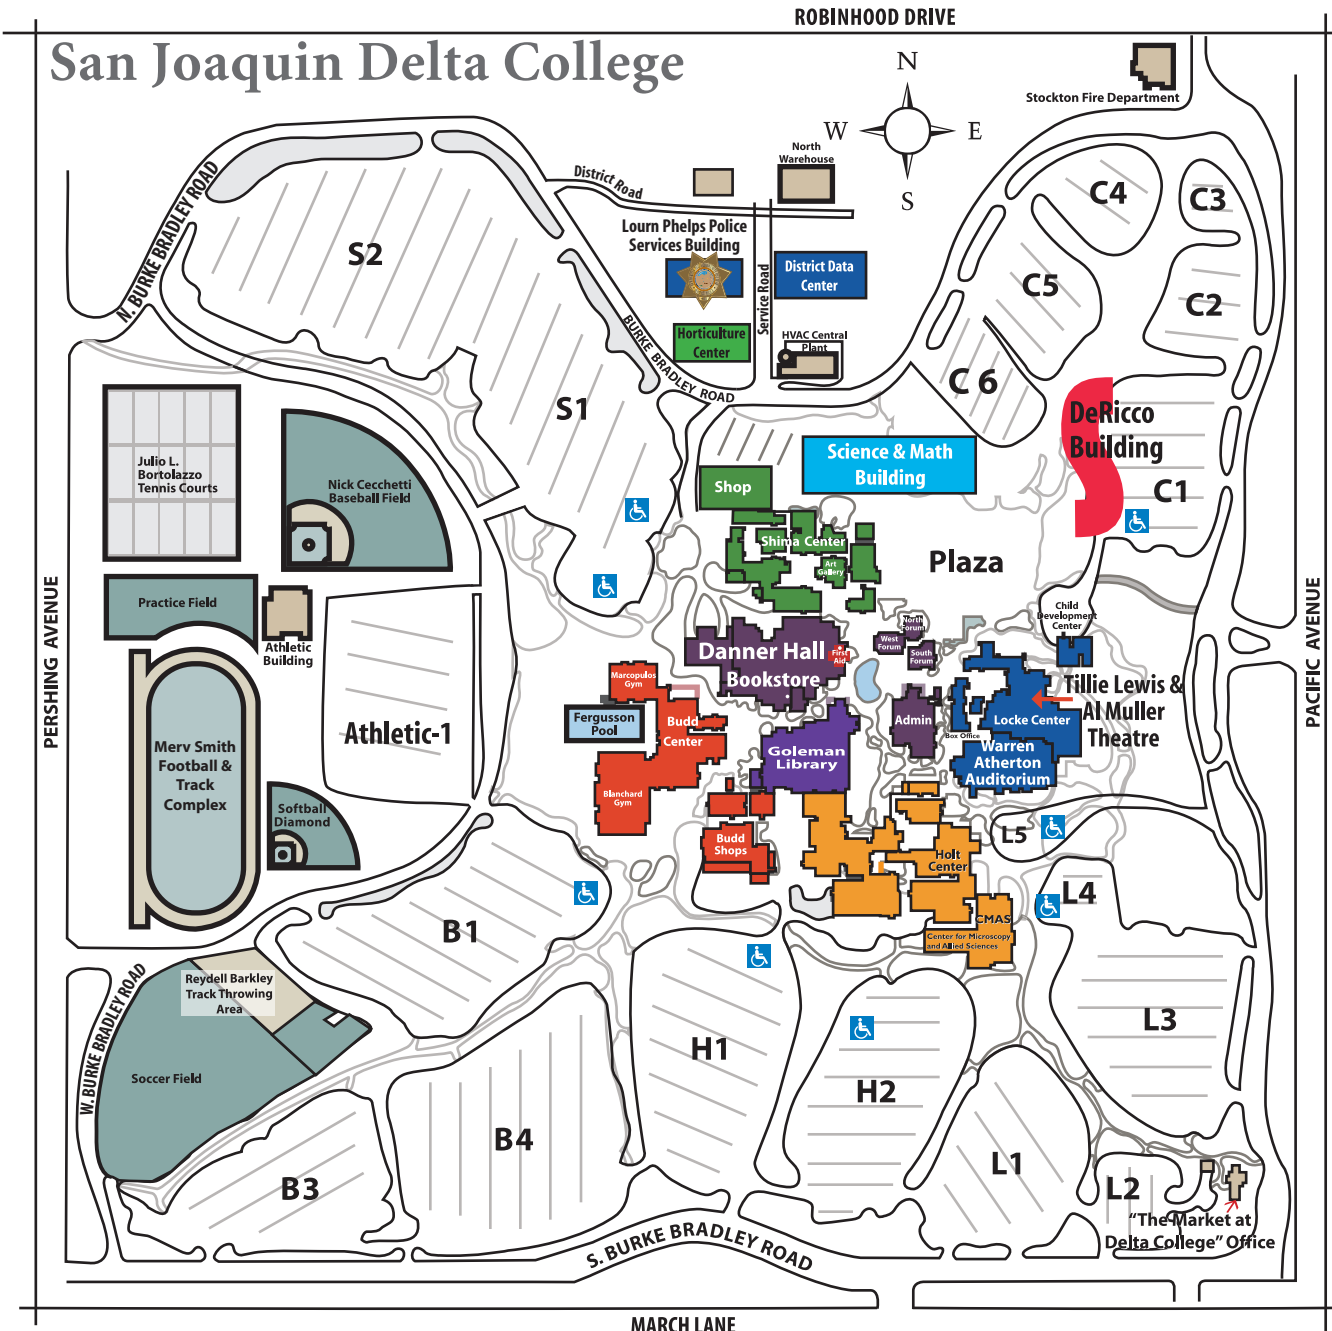

Notes:

- *Park in parking lot L3
- *Please bring \$2.00 cash for parking
- *Adults only
- *RFA Orientations are public meetings no RSVP required
- *For questions regarding orientation please call 209-465-KIDS

CAMPUS MAP

Directions:

The San Joaquin Delta College campus is located in north Stockton at 5151 Pacific Avenue.

From Highway 99 it is most convenient to take the Crosstown Freeway to Interstate 5 and head north to March Lane.

From the San Francisco Bay area, take Highway 205 to Interstate 5 and head north to March Lane.

Traveling north or south on Interstate 5, take the March Lane exit and drive east. Turn left at Pacific Avenue and drive north to the college entrance at Yokuts Avenue.